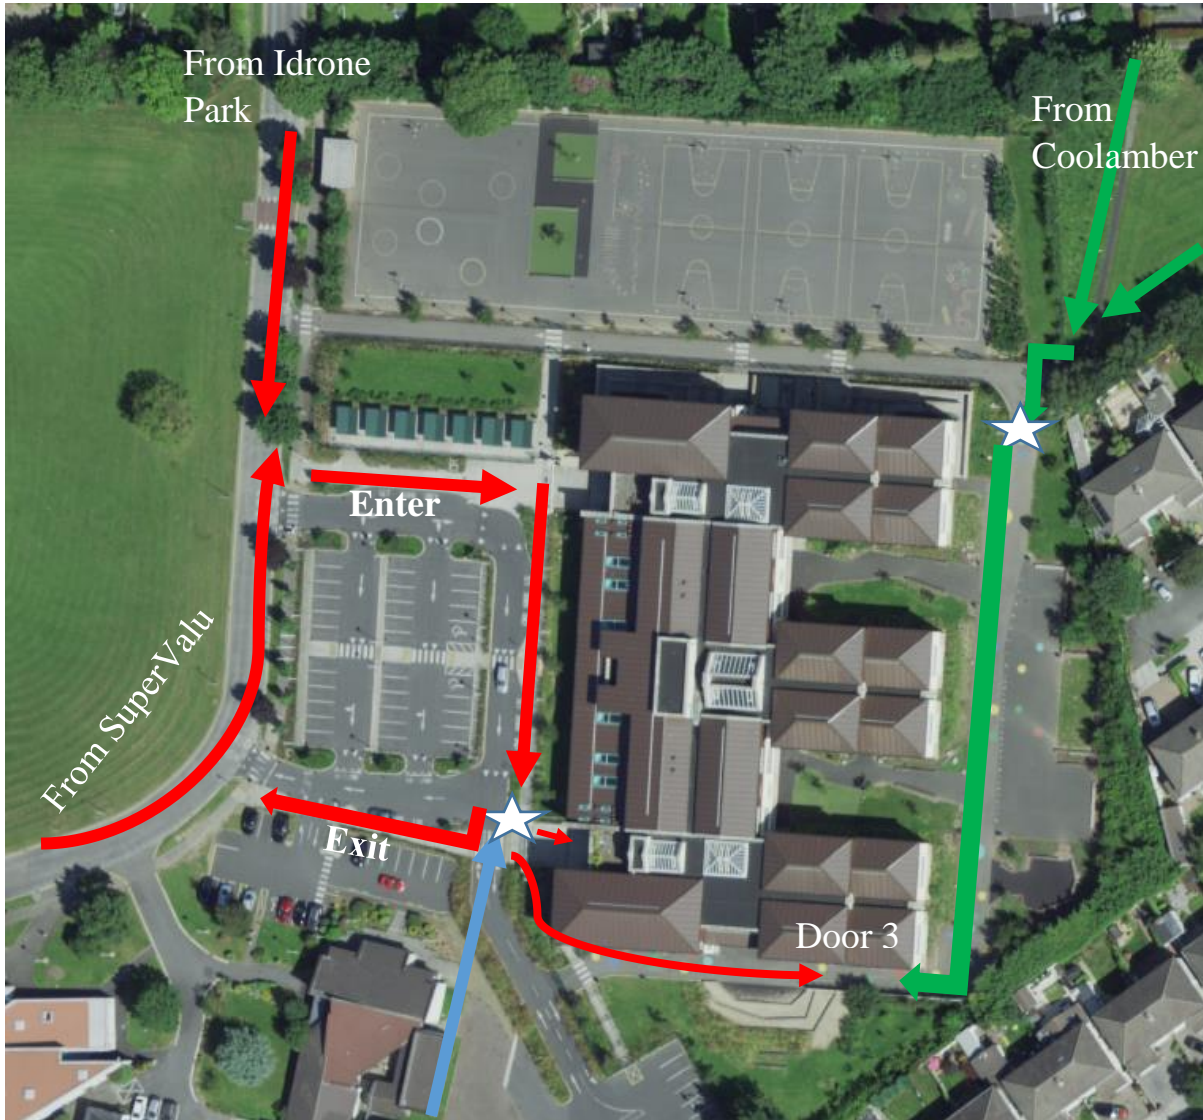

Second class route to drop off point:

No Parent beyond this point (white star) ☆

Students following the red route (Supervalu/Idrone) will enter through door 3 (Community Centre side of Junior school)

Students following green route (Coolamber) will enter through Door 3 (Community Centre side of junior school).