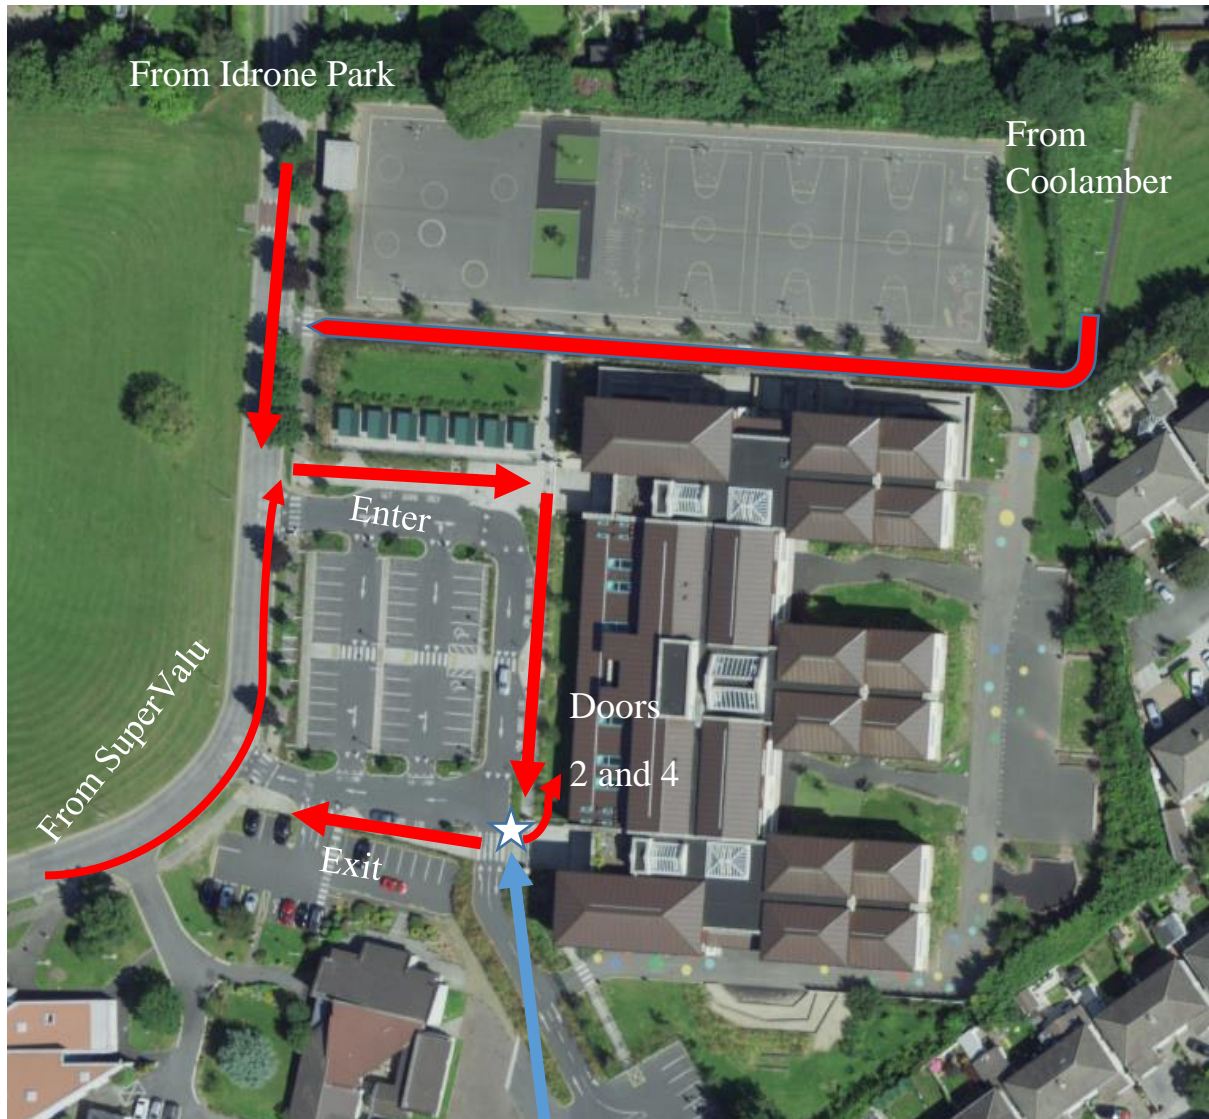

Junior Infants Class route for drop off point:

**No Parents beyond this point ☆**

**On day 1, Junior infant's parents can drop off students at the door of Halls 2 or 4 as relevant to your child.**

**From day 2, Junior Infants parents will not be able to go beyond the entrance gate (shown by white star).**