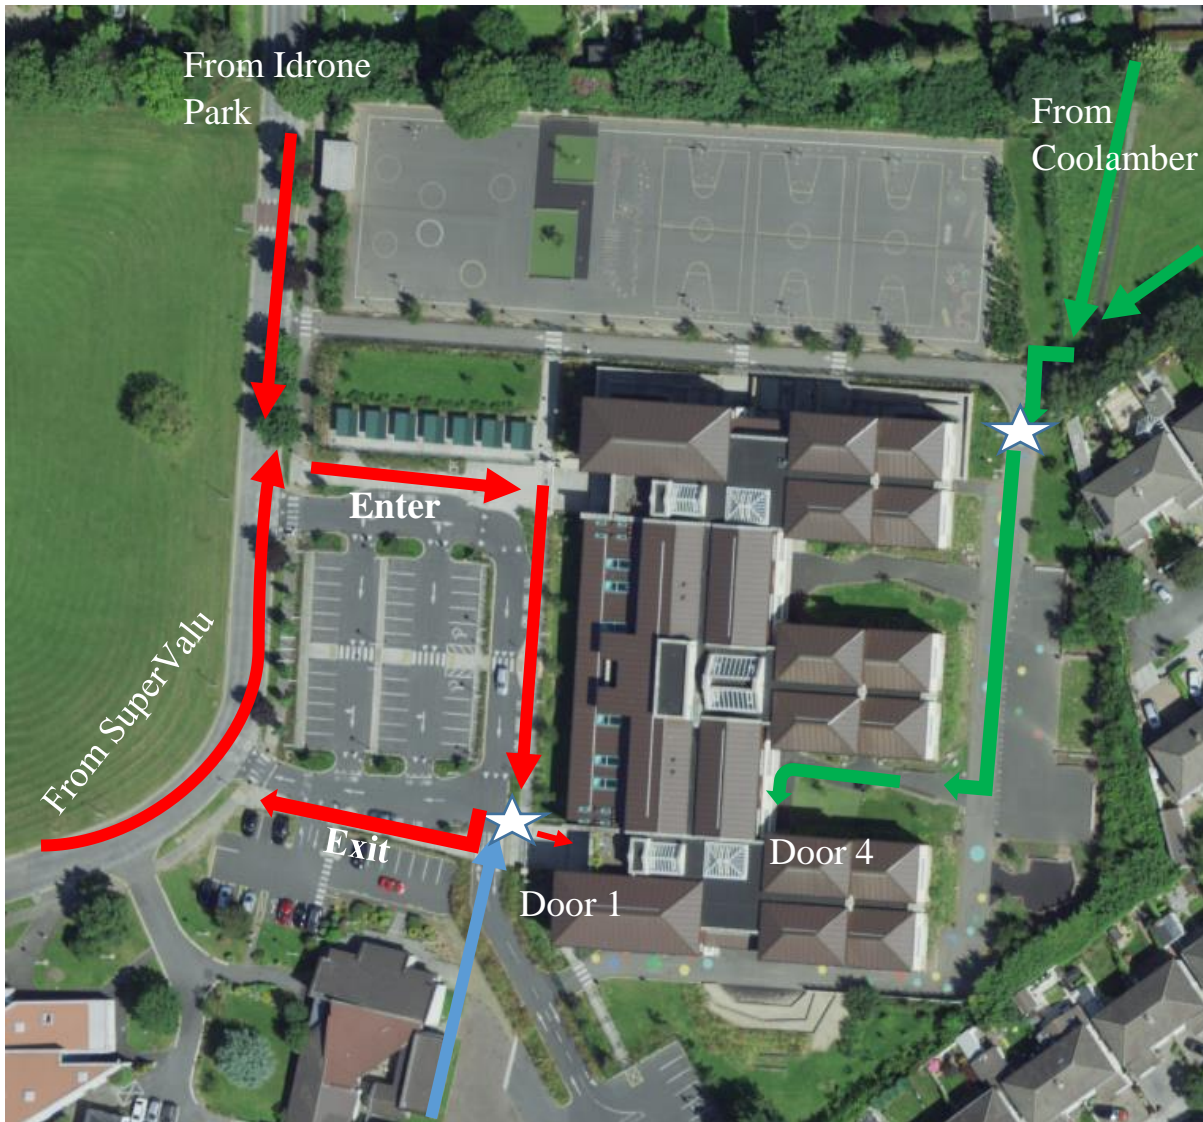

First class route to drop off point:

No Parent beyond this point (white star) ☆

Students following the red route (Supervalu/Idrone) will enter through door 1 (main Junior School entrance)

Students following green route (Coolamber) will enter through Door 4 (back of the junior school).